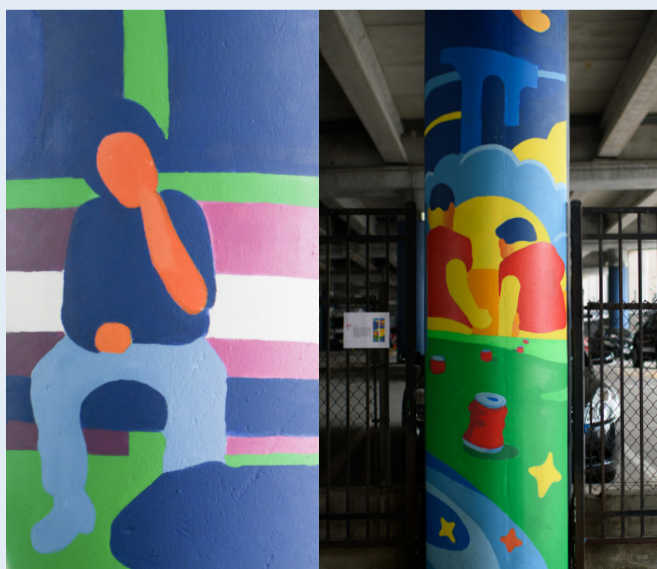

HueMan: SHELTER

HUEMAN: SHELTER

A PUBLIC ART PROJECT IN HOUSTON

Stand By Me by Christopher Robinson

HueMan:Shelter is a public art initiative designed to shift perceptions of homelessness through creativity and community engagement. Centered in the Midtown Cultural Arts District, the project features six murals on bus shelters and underpasses, created through partnerships between local artists and unhoused individuals.

Discover public art that inspires and educates.

HueMan Uprise by Reginald Adams

Home is Horizon by Sherman Finch Team

Window To Home by Melissa Aytenfisu

HueMan:SHELTER

- 1** *Home is Horizon* by Sherman Finch Team
 Duration: Sep 18, 2025 – Jun 2026
 Location: Milam / Pierce St. @ I-45 Underpass
- 2** *Hear | Here* by Outspoken Bean and Chris Robinson
 Duration: Sep 18, 2025 – Dec 2026
 Location: Milam and Webster St. Bus Shelter
- 3** *Window To Home* by Melissa Aytenfis
 Duration: Sep 18, 2025 – Dec 2026
 Location: Milam and Tuam St. Bus Shelter
- 4** *Stand By Me* by Christopher Robinson
 Duration: Sep 18, 2025 – Dec 2026
 Location: Milam and Elgin St. Bus Shelter
- 5** *Welcome Home* by Marlon Hall
 Duration: Sep 18, 2025 – Jun 2026
 Location: Milam / Spur 527 Underpass
- 6** *HueMan Uprise* by Reginald Adams
 Duration: Permanent
 Location: 2525 San Jacinto St., Houston, TX
- 7** *Poetry* by Outspoken Bean
 Duration: Ongoing
 Location: Visit @huemanshelter on Instagram to see the artist's poetry.
- 8** *HueMan Shelter Documentary*
 by Zainob Amao and Mathew Usoro
 Date: Jan 24, 2026
 Location: MATCH Theater, 3400 Main St., Houston, TX
 For Tickets: Visit huemanshelter.com