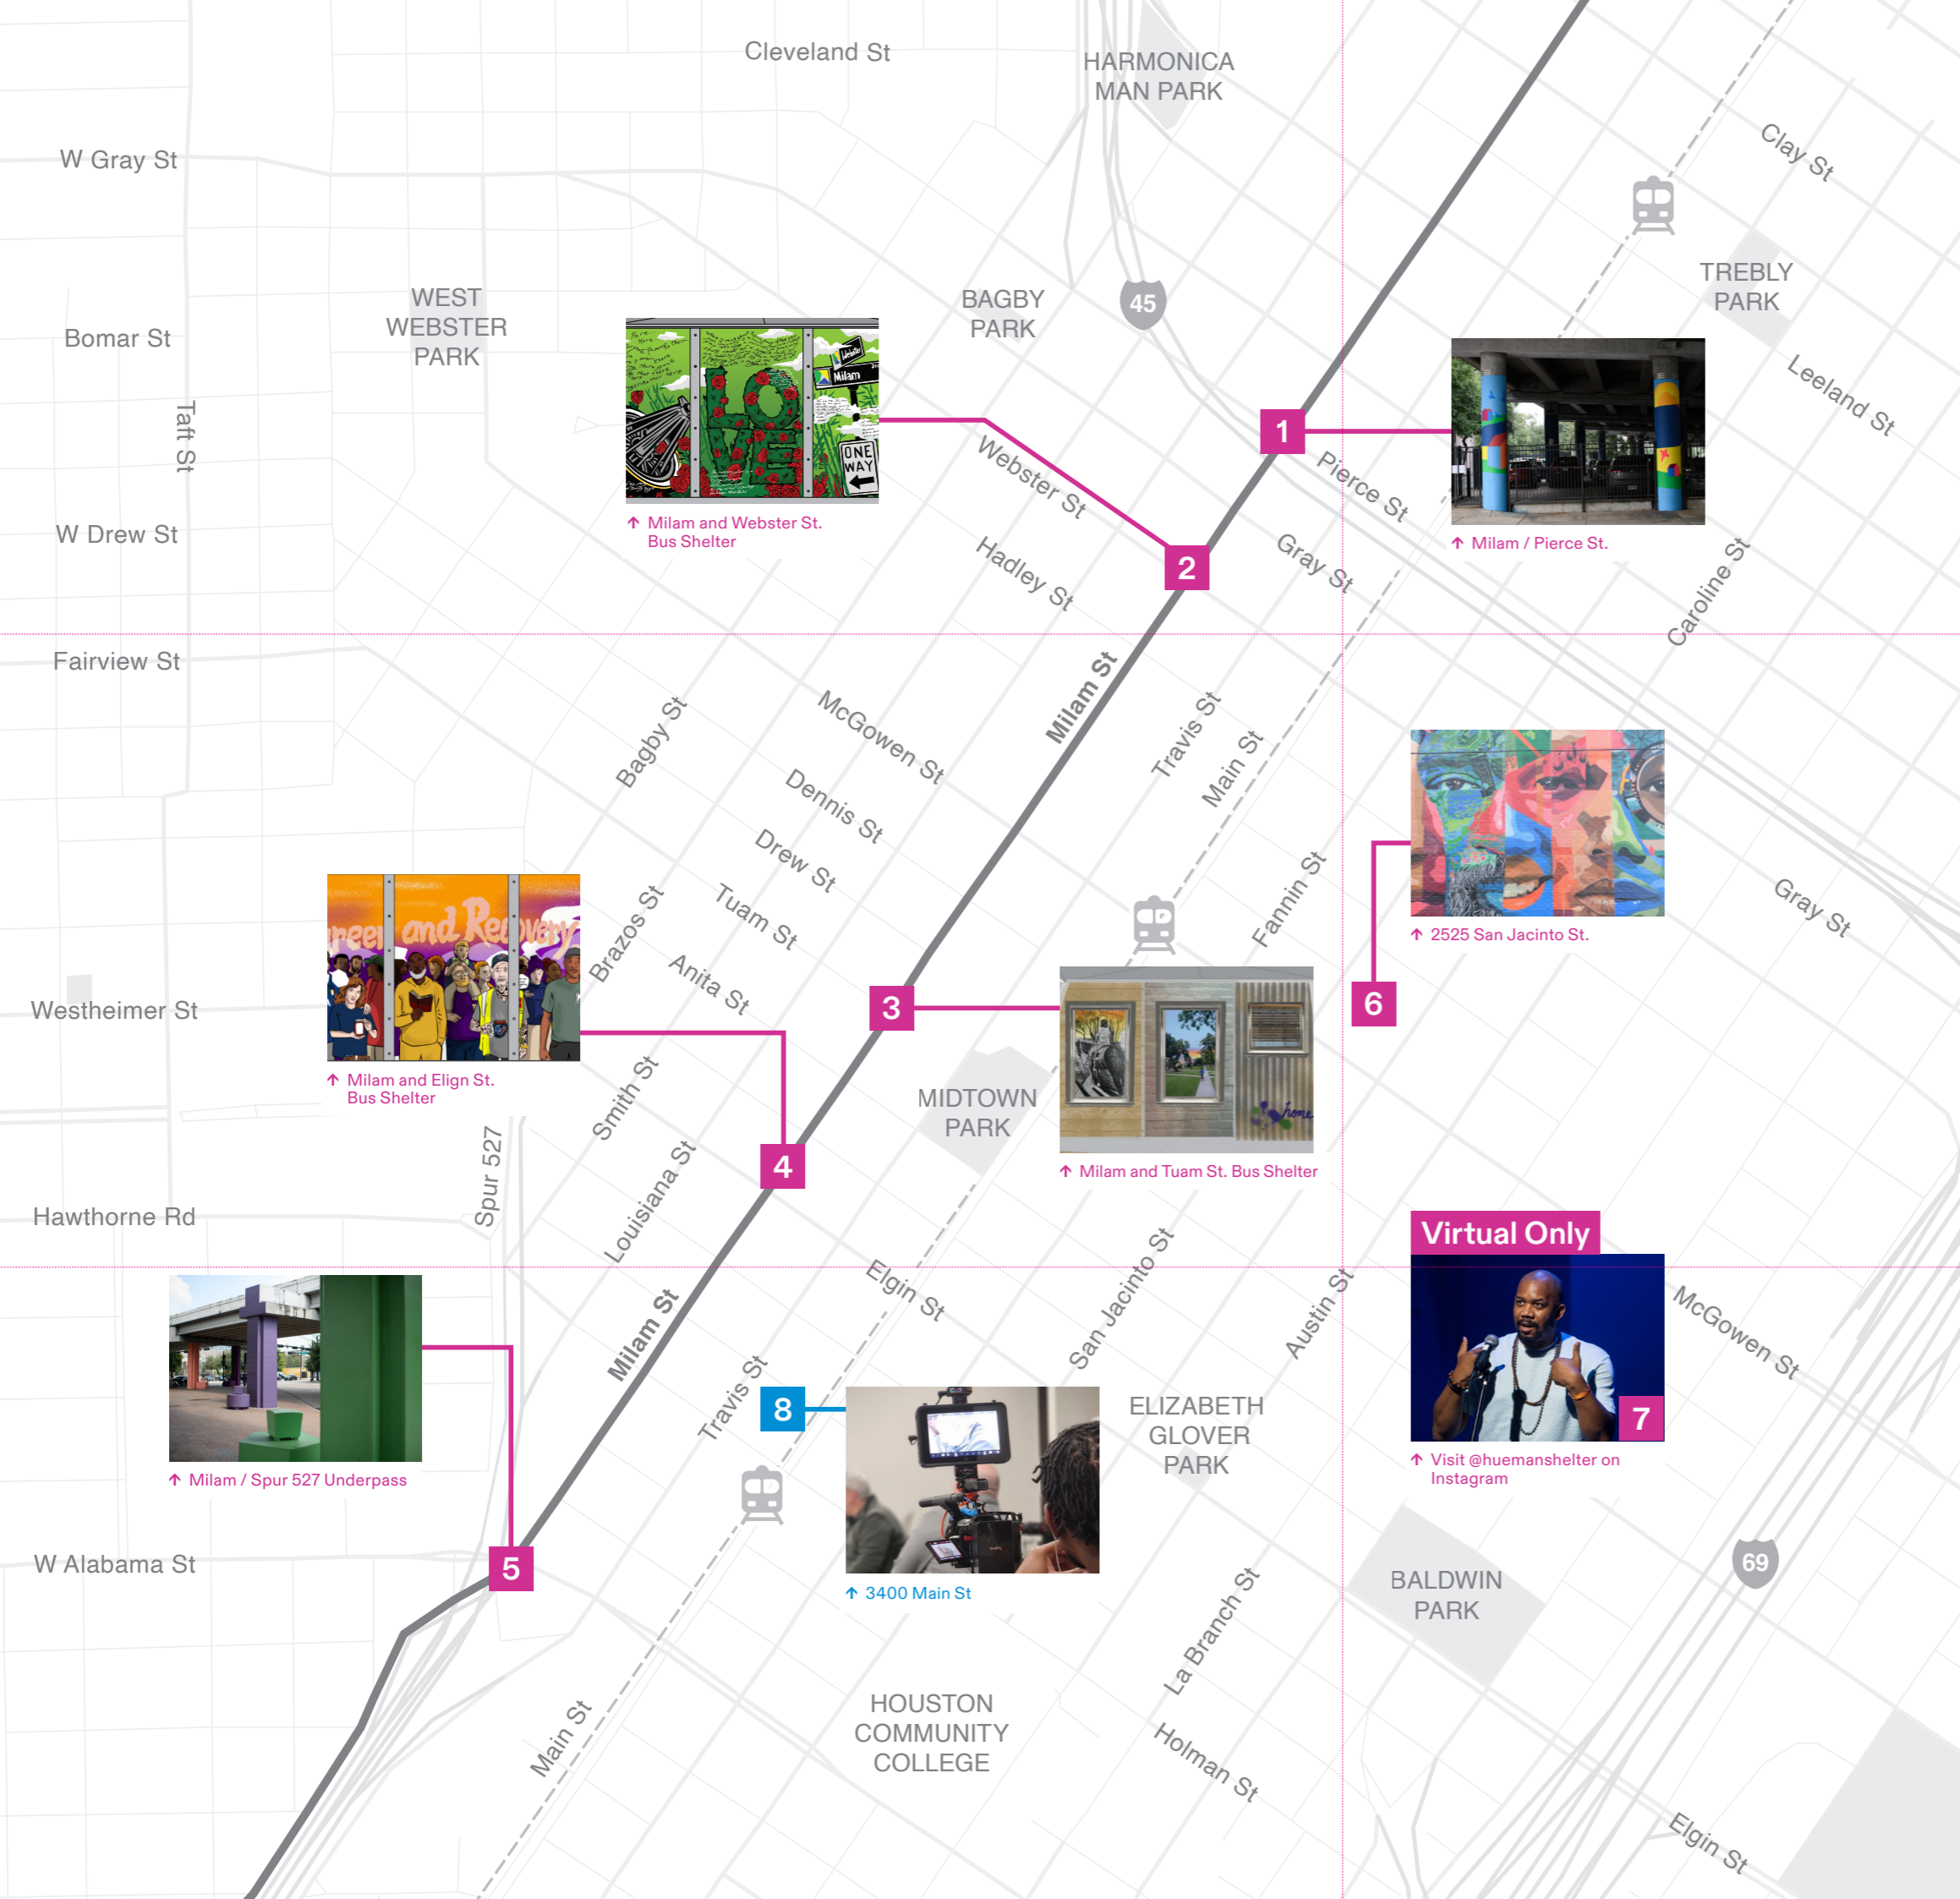

An underpass mural transforming The Spur into a dynamic color-blocked space.

Duration:
Sep 18, 2025 – Jun 2026

Location:
Milam / Spur 527 Underpass

HueMan Uprise
by Reginald Adams

A large-scale mural on the façade of Career Recovery Resources, a key partner and project site, features abstract portraits of community members, expressing healing and strength.

Discover public art that inspires and educates.

HueMan Uprise by Reginald Adams

Home is Horizon by Sherman Finch Team

Window To Home by Melissa Aytenfisu

HueMan:SHELTER

- 1** *Home is Horizon* by Sherman Finch Team
 Duration: Sep 18, 2025 – Jun 2026
 Location: Milam / Pierce St. @ I-45 Underpass
- 2** *Hear | Here* by Outspoken Bean and Chris Robinson
 Duration: Sep 18, 2025 – Dec 2026
 Location: Milam and Webster St. Bus Shelter
- 3** *Window To Home* by Melissa Aytenfis
 Duration: Sep 18, 2025 – Dec 2026
 Location: Milam and Tuam St. Bus Shelter
- 4** *Stand By Me* by Christopher Robinson
 Duration: Sep 18, 2025 – Dec 2026
 Location: Milam and Elgin St. Bus Shelter
- 5** *Welcome Home* by Marlon Hall
 Duration: Sep 18, 2025 – Jun 2026
 Location: Milam / Spur 527 Underpass
- 6** *HueMan Uprise* by Reginald Adams
 Duration: Permanent
 Location: 2525 San Jacinto St., Houston, TX
- 7** *Poetry* by Outspoken Bean
 Duration: Ongoing
 Location: Visit @huemanshelter on Instagram to see the artist's poetry.
- 8** *HueMan Shelter Documentary*
 by Zainob Amao and Mathew Usoro
 Date: Jan 24, 2026
 Location: MATCH Theater, 3400 Main St., Houston, TX
 For Tickets: Visit huemanshelter.com

 Explore more with our digital guide on Bloomberg Connects, the free arts and culture app.

↑ Milam and Webster St. Bus Shelter

↑ Milam / Pierce St.

↑ Milam and Elgin St. Bus Shelter

↑ Milam and Tuam St. Bus Shelter