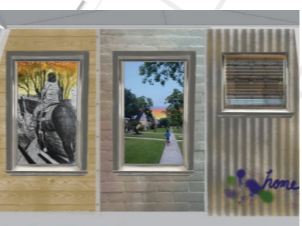

↑ Milam and Tuam St. Bus Shelter