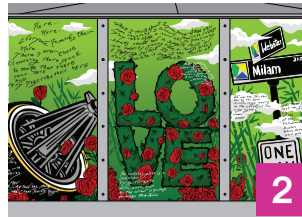

Beginning Fall 2025

Home is Horizon
by Sherman Finch Team

A vibrant underpass mural that recaptures the skills and talents of unhoused individuals.

Duration:
Sep 18, 2025 – Jun 2026

Location:
Milam / Pierce St.
@ I-45 Underpass

Hear | Here
by Outspoken Bean and Chris Robinson

A bus shelter mural lyrically illuminating the stories of community members through handwritten poetry and graphic design.

Duration:
Sep 18, 2025 – Dec 2026

Location:
Milam and Webster St.
Bus Shelter

Window To Home
by Melissa Aytenfisu

A bus shelter mural reflecting shared visions of safety, belonging, and caretaking.

Duration:
Sep 18, 2025 – Dec 2026

Location:
Milam and Tuam St.
Bus Shelter

Stand By Me
by Christopher Robinson

A mural celebrating perseverance and hope through vibrant storytelling.

Duration:
Sep 18, 2025 – Dec 2026

Location:
Milam and Elgin St.
Bus Shelter

Welcome Home
by Marlon Hall