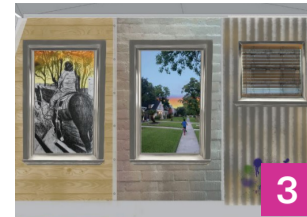

Beginning Fall 2025

Home is Horizon
by Sherman Finch Team

A vibrant underpass mural that recaptures the skills and talents of unhoused individuals.

Duration:
Sep 18, 2025 – Jun 2026

Location:
Milam / Pierce St.
@ I-45 Underpass

Hear | Here
by Outspoken Bean and Chris Robinson

A bus shelter mural lyrically illuminating the stories of community members through handwritten poetry and graphic design.

Duration:
Sep 18, 2025 – Dec 2026

Location:
Milam and Webster St.
Bus Shelter

Window To Home
by Melissa Aytenfisu

A bus shelter mural reflecting shared visions of safety, belonging, and caretaking.

Duration:
Sep 18, 2025 – Dec 2026

Location:
Milam and Tuam St.
Bus Shelter